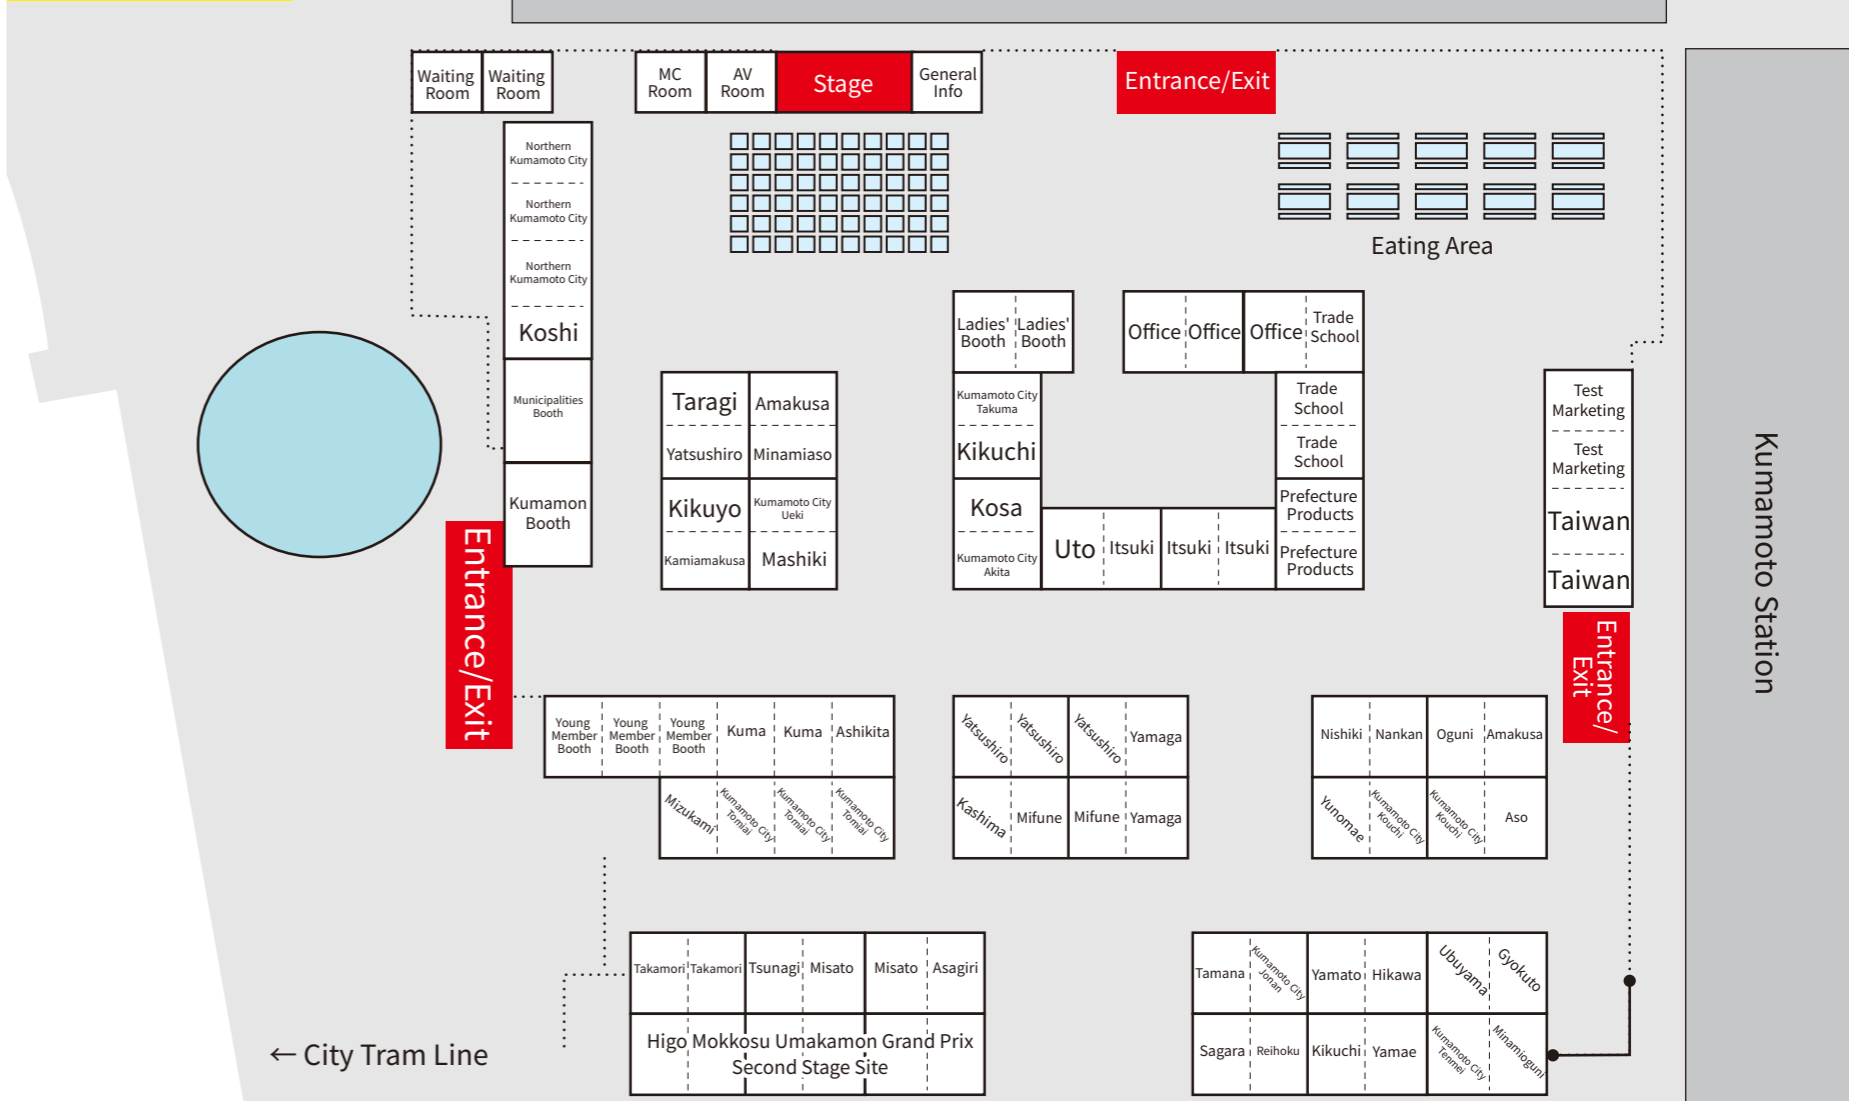

VENUE MAP

Visitor Survey (Answer by: Sunday, Nov. 5, 2023)

50 people who answer the survey via the QR code to the right will be selected at random to receive a Kumamoto Specialty Goods Set! Winners will be sent their prize without prior notification.